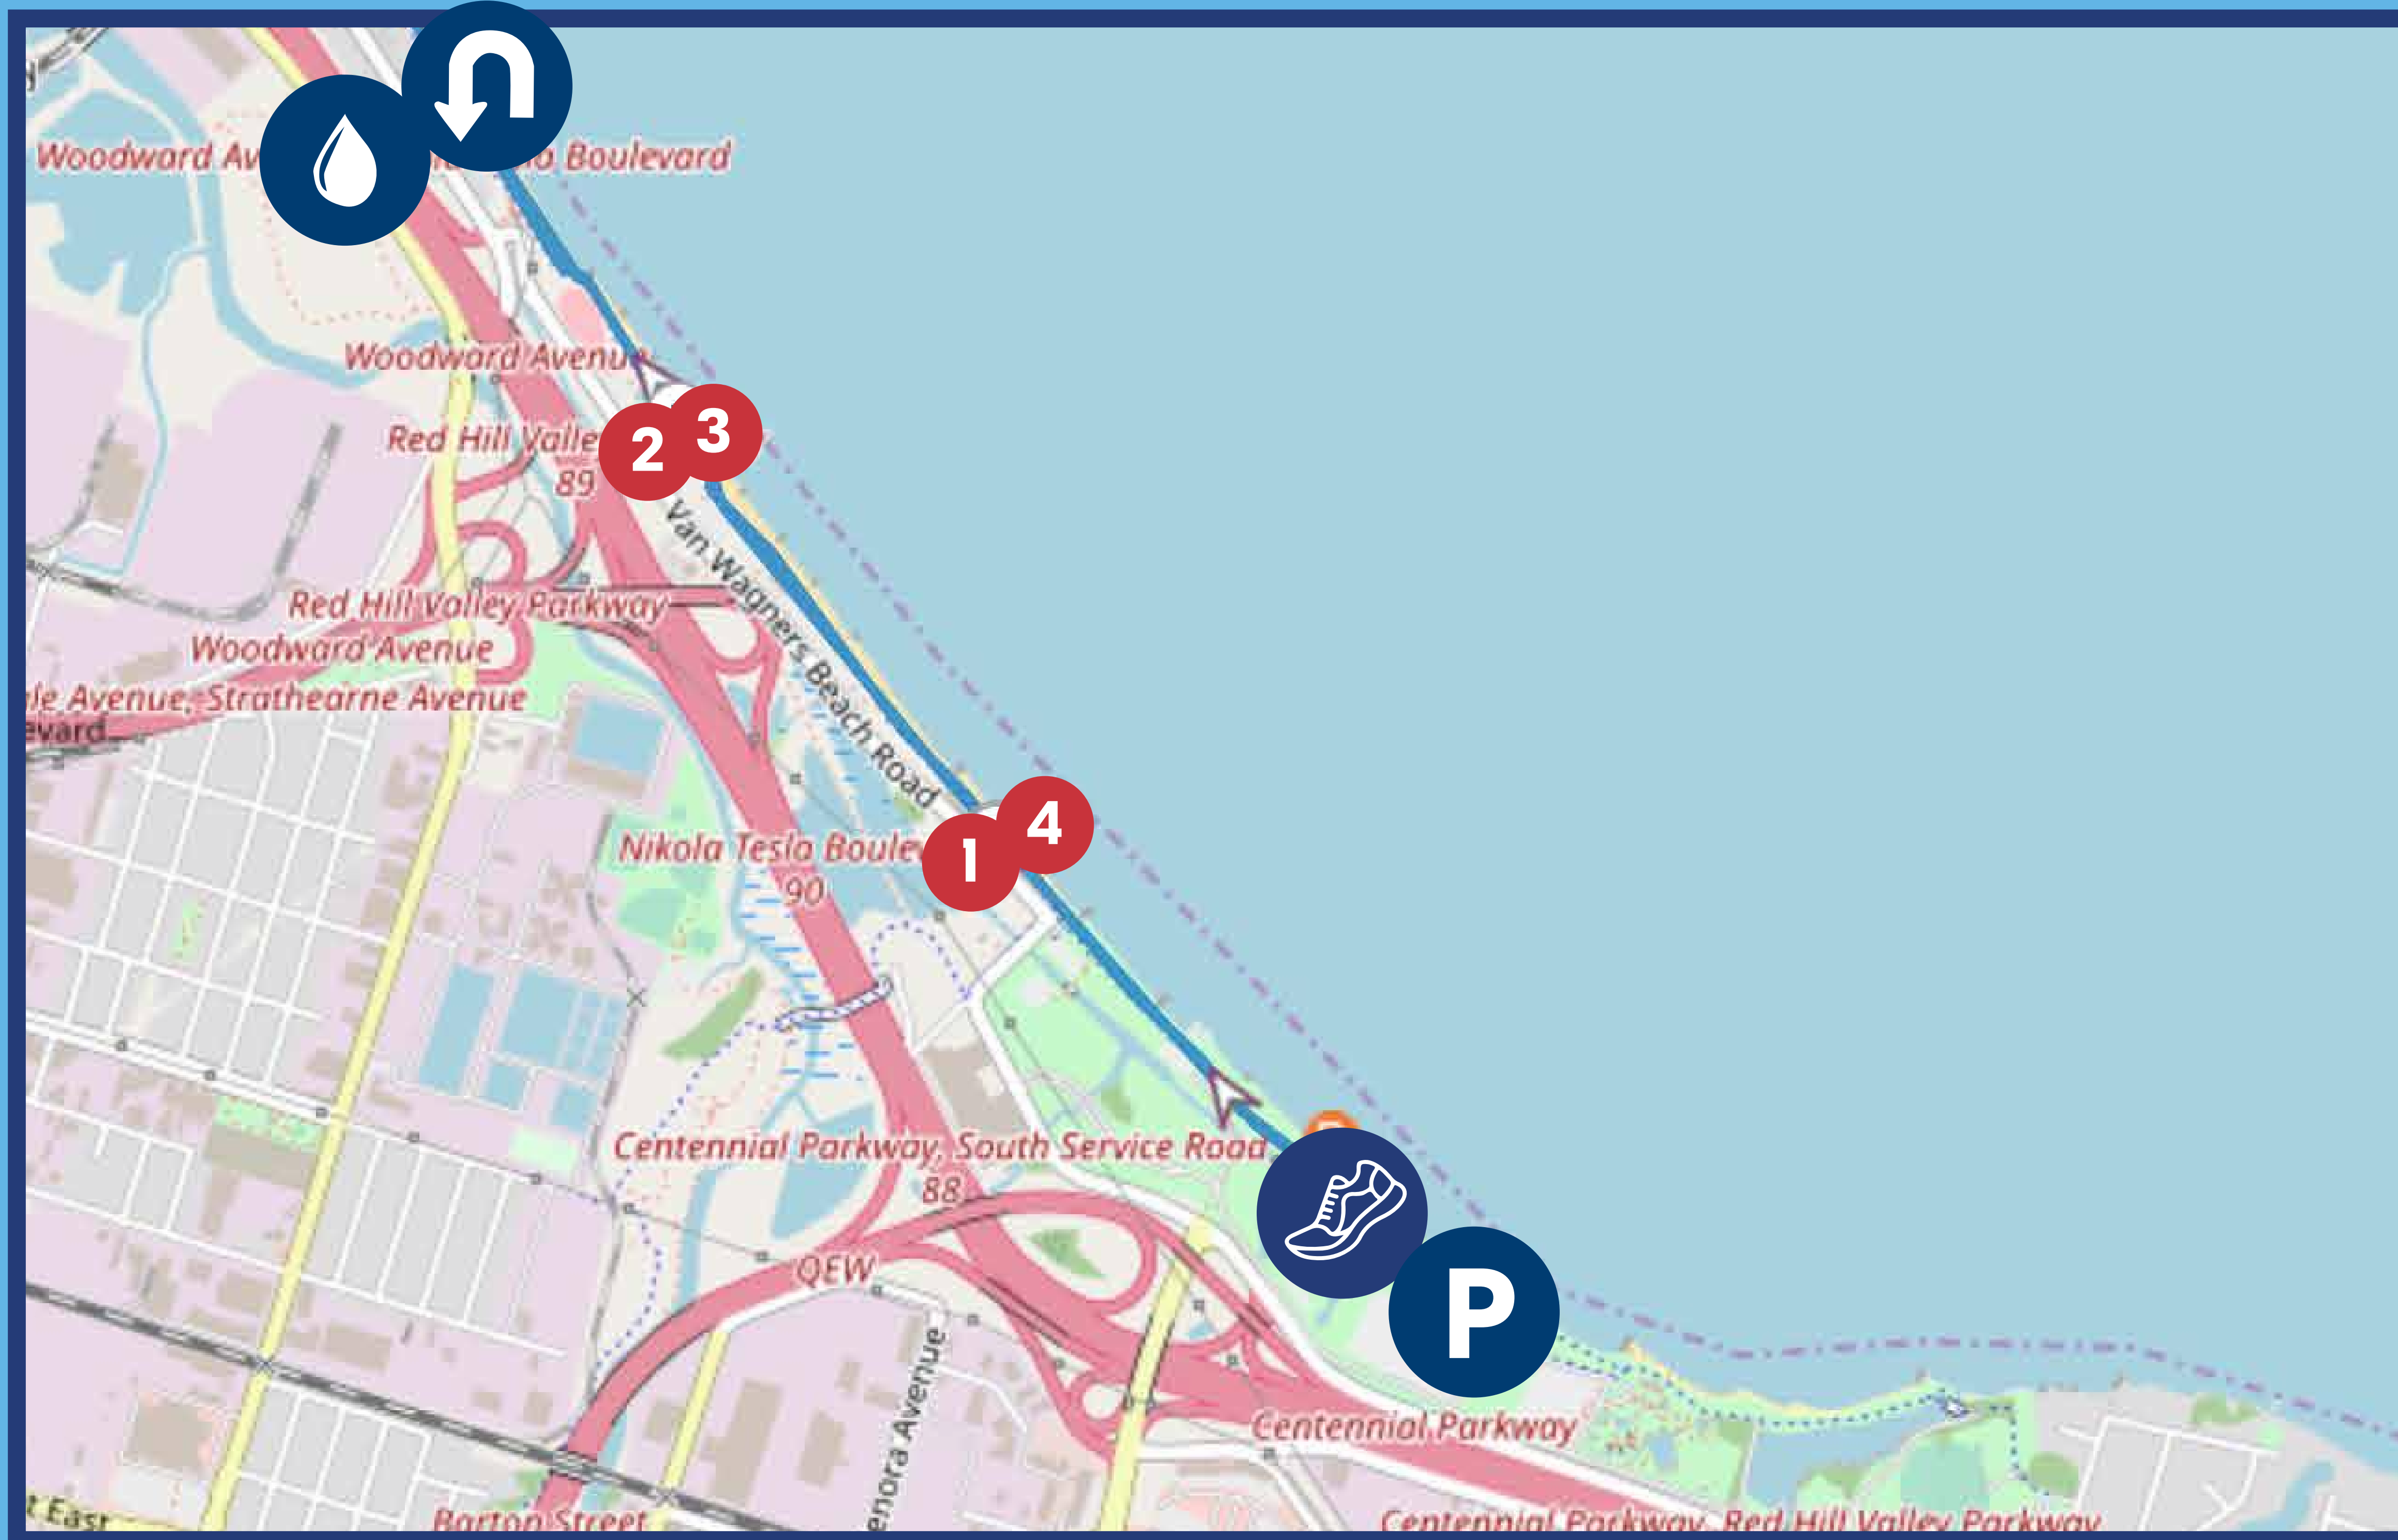

HAMILTON

5K

LEGEND

Start/Finish Line

Parking

Water

KM

Turnaround